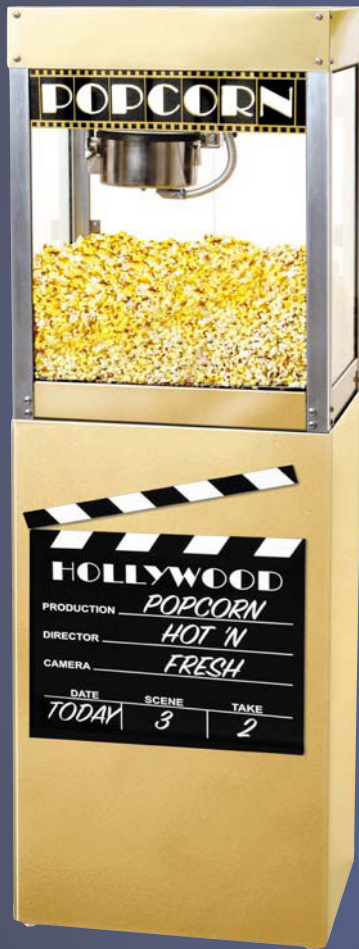

Cinema Style Popcorn Machine

Bring the movie theater experience to your home or business with this commercial grade popper. It is available in either a 4 ounce or 6 ounce kettle to meet your needs. The optional pedestal base has a two shelf storage compartment for all of your popcorn supplies. Convenient casters allow the popper and pedestal combination to be moved easily.

Key Features:

- Commercial Quality
- Available in either a 4 ounce or 6 ounce kettle
- All Metal Construction
- Tempered Glass Panels
- Easy to Clean and Operate
- Lighted Cabinet
- 20 mil anodized Non-stick kettle
- Old-maid drawer for unpopped kernels

Ideal For:

- Home Theaters
- Bars & Restaurants
- Gamerooms
- Dealerships
- Concession Stands
- Little Leagues
- Churches
- Retail Stores

Part #	Model	Description	Volts	Watts	Amps	Qts/Hr	Dimensions	Wt.
11048	Premiere 4	4 ounce Hollywood popper	120	930	7.8	85	19" w x 14" d x 26" h	47
11068	Premiere 6	6 ounce Hollywood popper	120	1130	9.4	127	19" w x 14" d x 26" h	48
30080	Pedestal	Base for Hollywood popper	n/a	n/a	n/a	n/a	19" w x 14" d x 32" h	51

*quarts per hour based upon a 40:1 expansion ratio on popcorn.

Dimensions of a Popper on the pedestal: 19" w x 14" d x 58" h

214-843-7078

doug@redriverkitchens.com

redriverkitchens.com

Serving North Texas